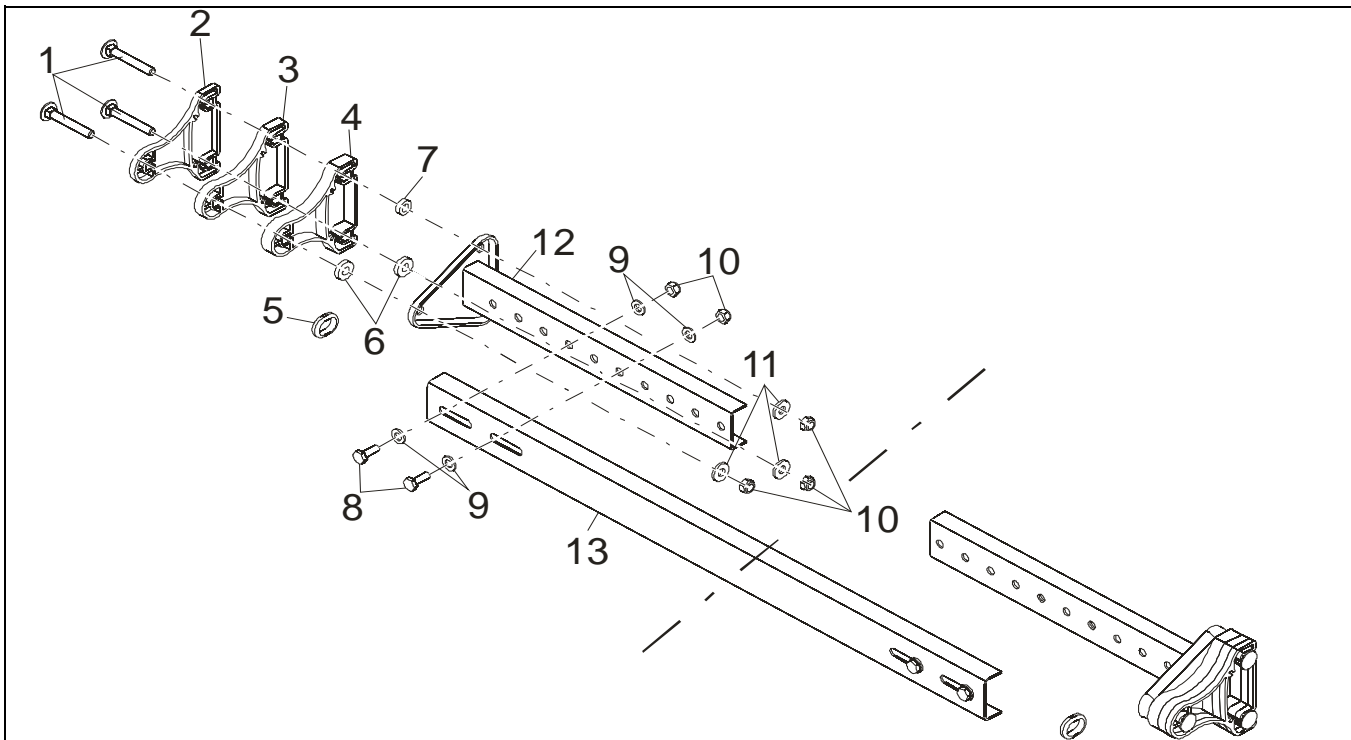

# CROSS BRACE MAMMUT TOP ASSEMBLY

ETI- No. 811597

(Specify the order with the ETI No.)

Spare Parts

Item	Description	Drawing No.
1	CARRIAGE BOLT M12x85	693297
2	DISTANCE BONE 10	693294
3	DISTANCE BONE 15	693343
4	DISTANCE BONE 20	693295
5	RUBBER BUSHING	693327
6	WASHER 13x30x7 A3C	693348
7	WASHER 13x24x7 A3C	693347
8	BOLT HEX M12 DIN 985-10 A3C	701987
9	WASHER A13 DIN 125-ST A3C	700140
10	NUT HEX M12 DIN 985-10 A3C	702750
11	WASHER 13x30x4 A3C	584524
12	CROSS MEMBER TOP LEFT OR RIGHT WELDED	1366263
13	CONDUCTOR	1365549