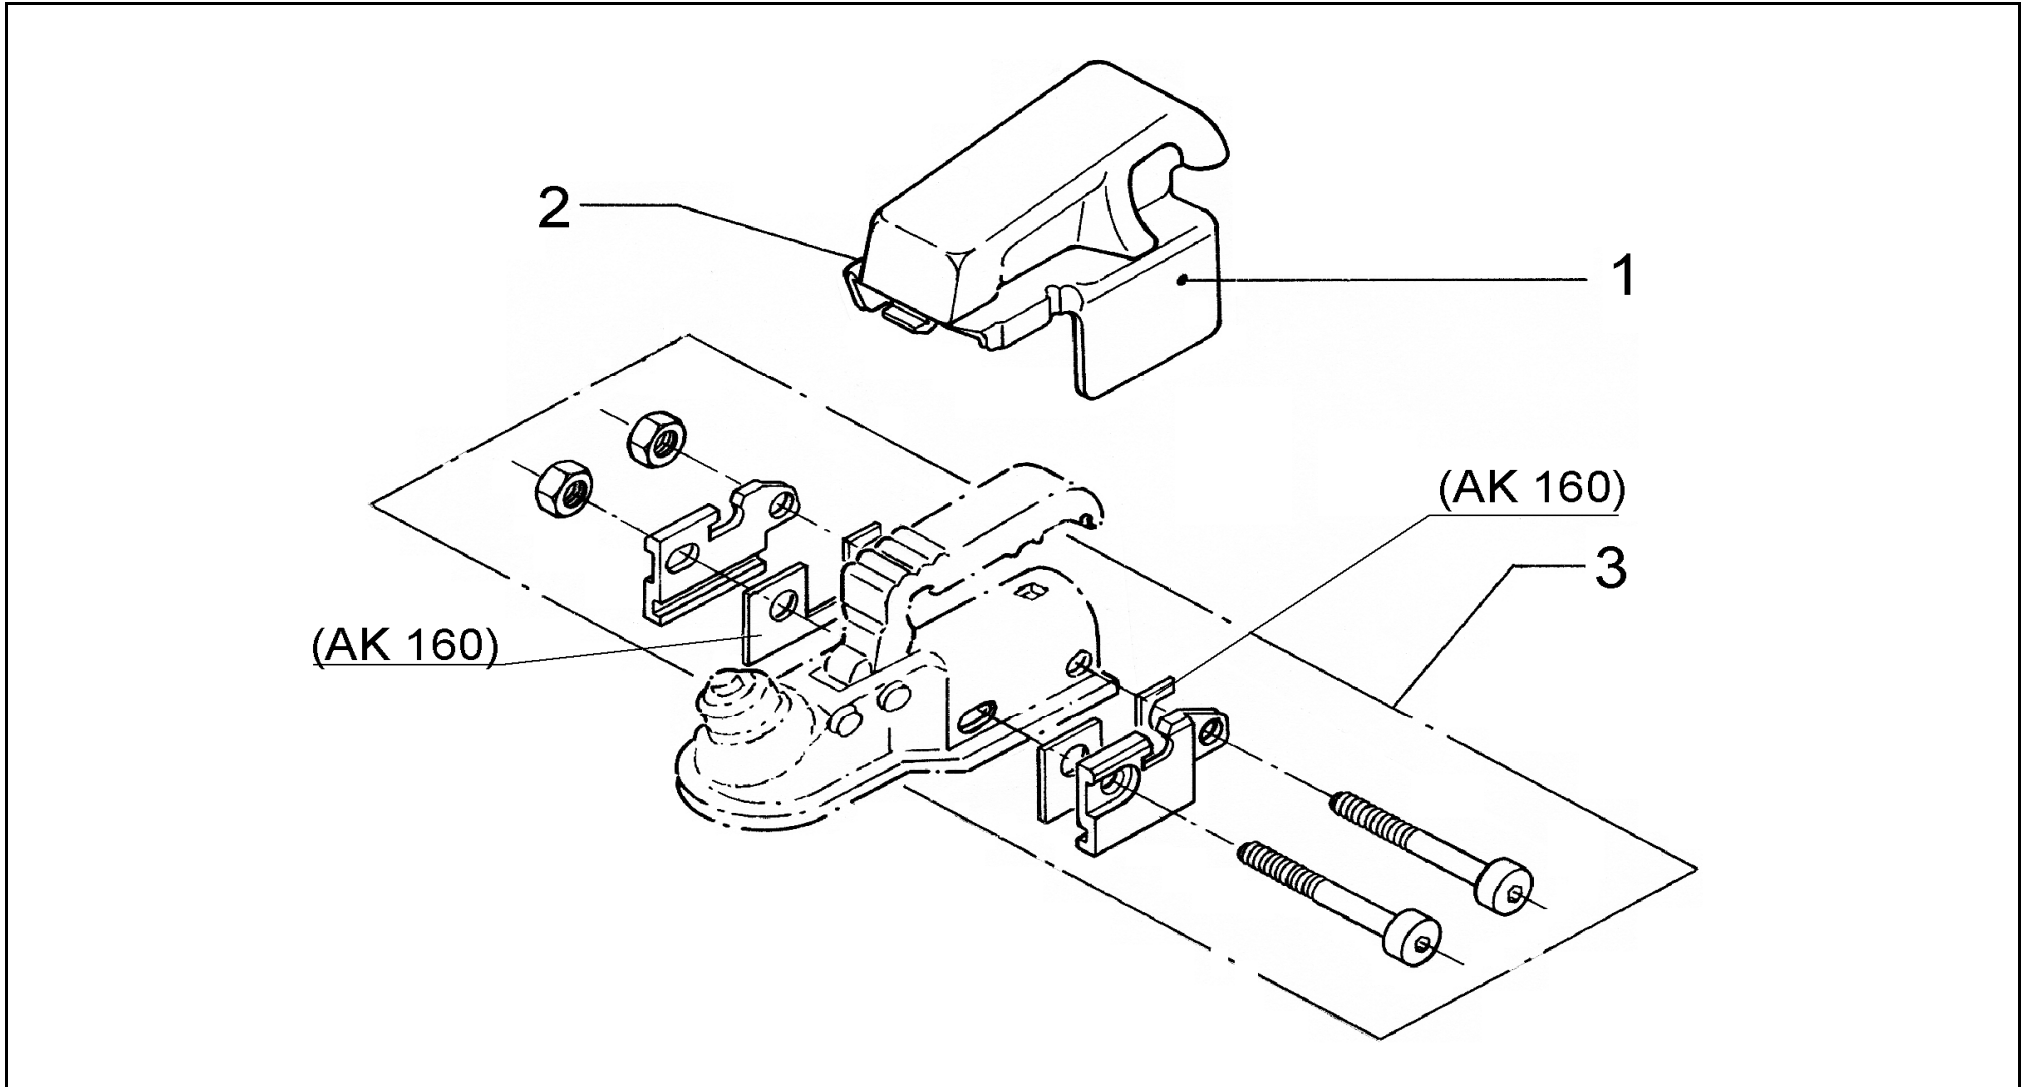

AL-KO SAFETY TYP1 D50 SWEDEN

ETI- No. 811583

(Specify the order with the ETI No.)

Spare Parts

Item	Description	Drawing No.
1	CAP (EXCHANGE NOT PROFITABLE)	
2	LOCK CPL	1224876
3	ASSEMBLY-KIT AK 300 Ø 50	622871
3	ASSEMBLY-KIT AKS 1300 Ø50	622872
3	ASSEMBLY-KIT AK 160 Ø50	691372

Item	Description	Drawing No.

provided	ETI-No.	changed	Change No.	Reason of the change	Revisions-No.
28.09.09	811583_en		FREIGABE		A