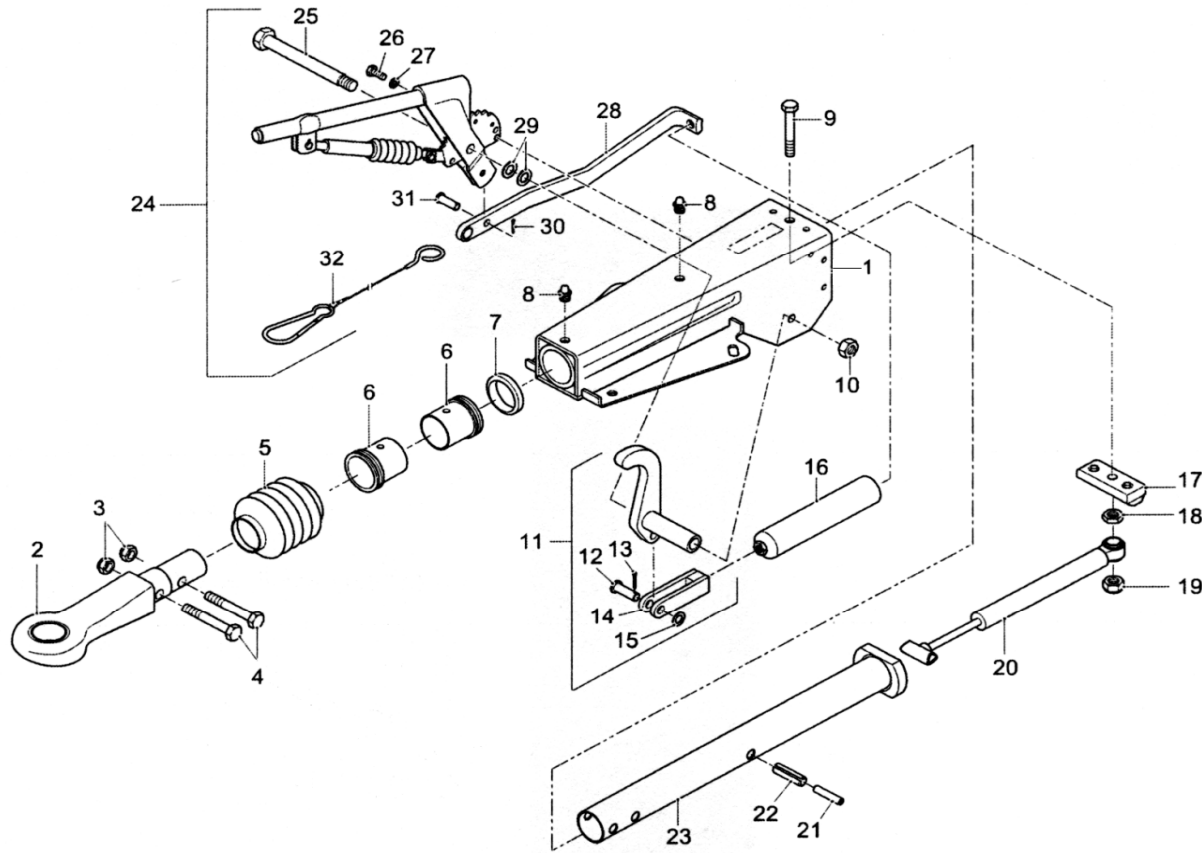

OVERRUN ASSY TYPE 45ZA

ETI- No. 811552

(Specify the order with the ETI No.)

AL-KO
Spare Parts

Item	Description	Drawing No.
1	BODY CPL WITH BUSHS FOR OVERRUN DEVICE	*
2	DRAWBAR EYE (WITHOUT FIXING MATERIAL)	1335841
3	NUT HEX M16 DIN 985	704089
4	BOLT HEX M16x80 DIN 931	701778
5	BELLOWS	21726605
6	PLAIN BEARING BUSH (NOT RUB OUT)	2172660004
7	DAMPING RUBBER	2172660003
8	GREASE NIPPLE CONUIS AS 8x1 DIN 71412	375900
9	BOLT HEX M14x80 DIN 933	701514
10	NUT HEX M12 DIN 985	700645
11	BELL CRANK CPL iH = 105:30,5	1350596
12	BOLT B12H11x40x34,5 EN 22341-A3C	702857
13	SPLINT 3,2x20 DIN 94 A3C	702004
14	FORK HEAD	21783407
15	WASHER A13 DIN 125-ST A3C	700140
16	SPRING CYLINDER CPL	21783408
17	STOP COLLAR	1540044
18	NUT HEX B14 DIN 439-04 A3C	701854
19	NUT HEX M14 DIN 980-V-8A3C	704067
20	SHOCK ABSORBER 351VB	372854
21	SPRING DOWEL PIN 8x55GEO1481	702369
22	SPRING DOWEL PIN 14x55A3C1481	702371
23	DRAW TUBE WELDED	1350597
24	HAND BREAK LEVER CPL **	220118
25	BEARING BOLT	21783406

Item	Description	Drawing No.
26	BOLT HEX M12x25 DIN 933	701958
27	LOCKWASHER B12 DIN 127 A3C	702000
28	TENSION BINDER	353137
29	WASHER POLYAMID	2075750006
30	SPLINT 3,2x20 DIN 94 A3C	702004
31	BOLT	358533
32	BRAKE AWAY CABLE WITH HOOK	209385

* At the time of order look at grave drawing number AE
 ** inclusive gas spring, brake away cable and brake away ring

provided	ETI-No.	changed	Change No.	Reason of the change	Revisions-No.
02.12.08	811552_en	19.05.2009	FREIGABE		A