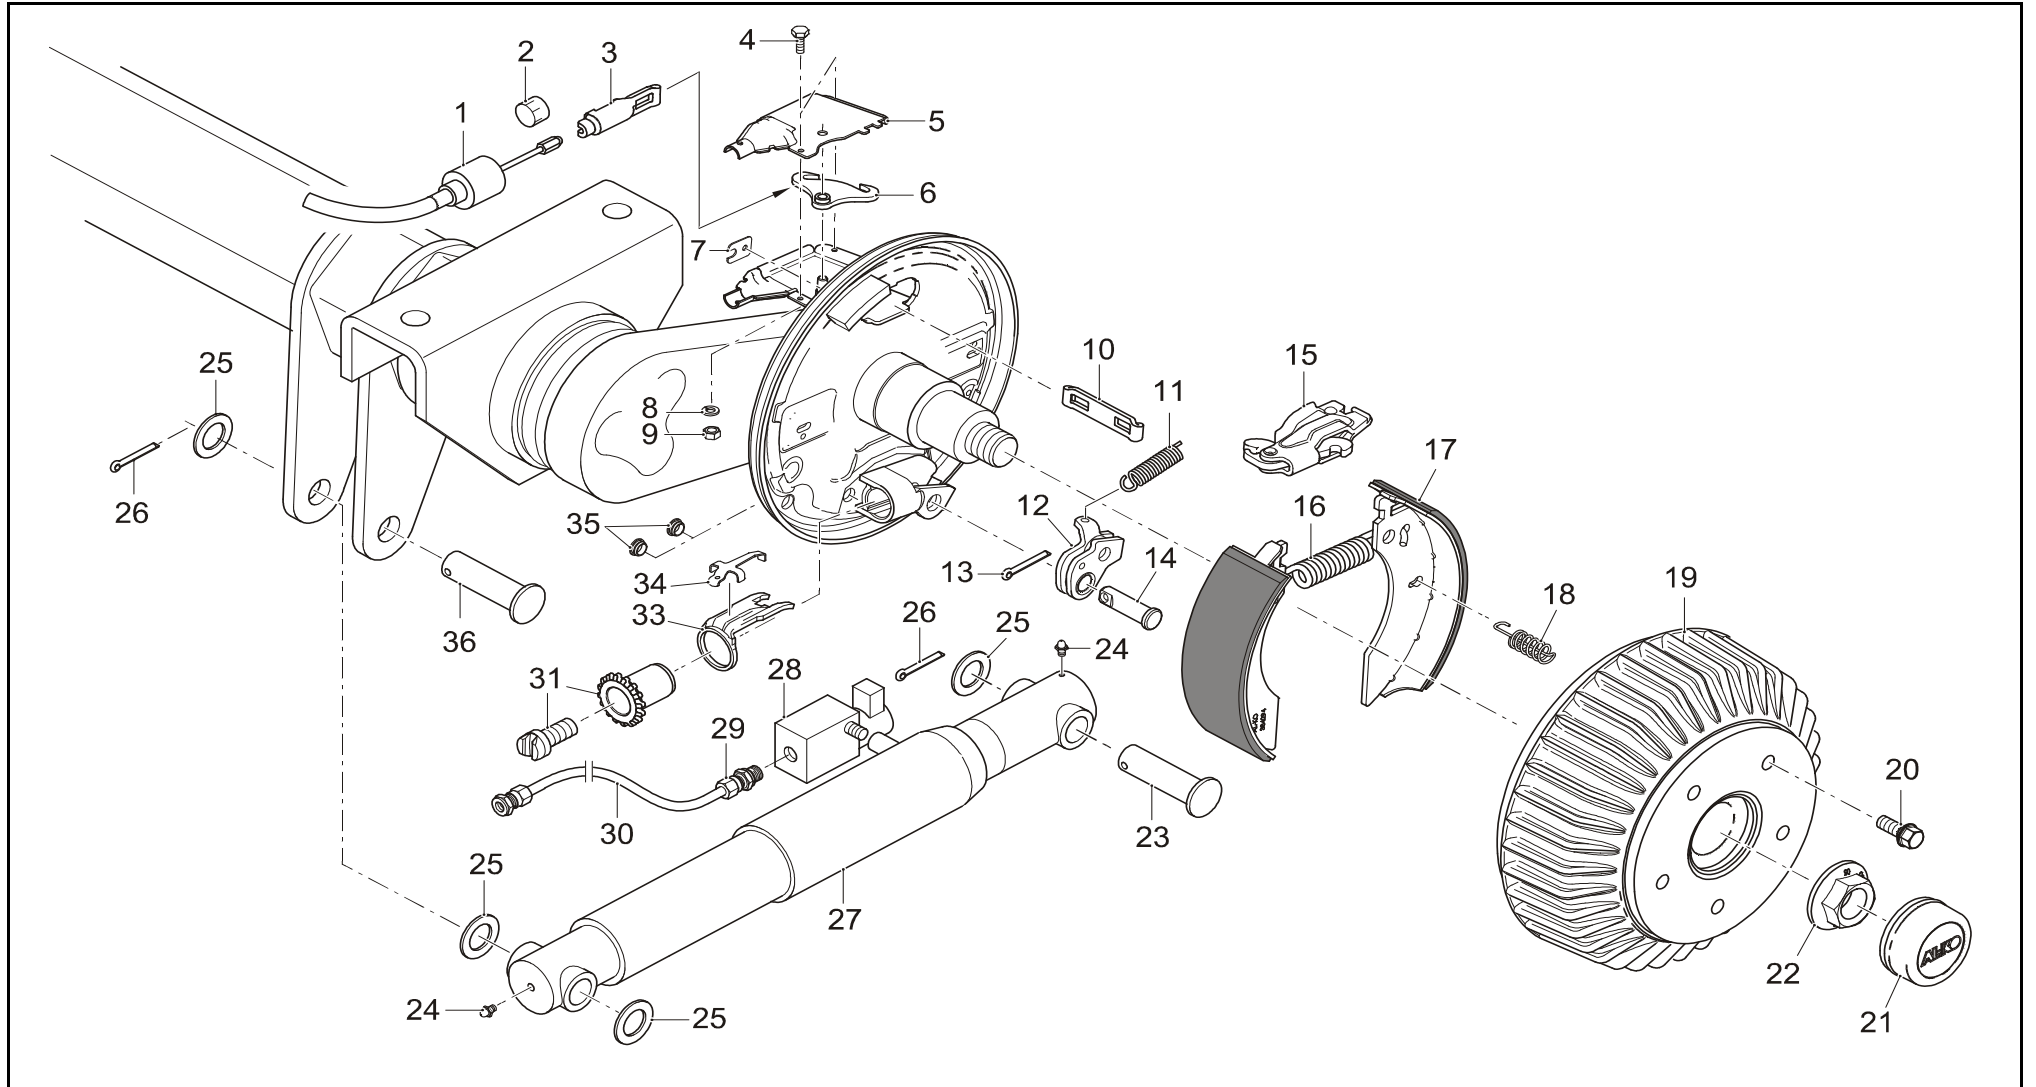

AXLE LOWERABLE BRA1800/2361 EA90GR

ETI- No. 811537

(Specify the order with the ETI No.)

AL-KO

Spare Parts

| Item | Description | Drawing No. |
|------|---|-------------|
| 1 | MOUNTABLE BOWDEN CABLE 350 / 546 LONG | 1221284 |
| 1 | MOUNTABLE BOWDEN CABLE 530 / 726 LONG | 1221285 |
| 1 | MOUNTABLE BOWDEN CABLE 640 / 836 LONG | 1221286 |
| 1 | MOUNTABLE BOWDEN CABLE 770 / 966 LONG | 1221287 |
| 1 | MOUNTABLE BOWDEN CABLE 890 / 1086 LONG | 1221288 |
| 1 | MOUNTABLE BOWDEN CABLE 1020 / 1216 LONG | 1221289 |
| 1 | MOUNTABLE BOWDEN CABLE 1130 / 1326 LONG | 1221290 |
| 1 | MOUNTABLE BOWDEN CABLE 1320 / 1516 LONG | 1221291 |
| 2 | CAP | 371389 |
| 3 | MOUNTING EYELET | 604262 |
| 4 | BOLT 6KT M5X12 DIN933 | 703564 |
| 5 | BOWL CPL LEFT | 692367 |
| 5 | BOWL CPL RIGHT | 692368 |
| 6 | BELL CRANK | 692415 |
| 7 | COVER PLATE | 2382610002 |
| 8 | LOCKWASHER B5 DIN127 | 704303 |
| 9 | NUT 6KT M5 DIN934 | 703028 |
| 10 | MOUNTING EYELET SPECIAL | 1361692 |
| 11 | TENSION SPRING | 2187370003 |
| 12 | AUTO-REVERSE LEVER LEFT | 571386 |
| 12 | AUTO-REVERSE LEVER RIGHT | 571387 |
| 13 | SPLINT 4X20 DIN94 | 700192 |
| 14 | BEARING BOLT | 368651 |
| 15 | SPREAD HINGE LOCK CPL | 571510 |
| 16 | TENSION SPRING | 1362597 |