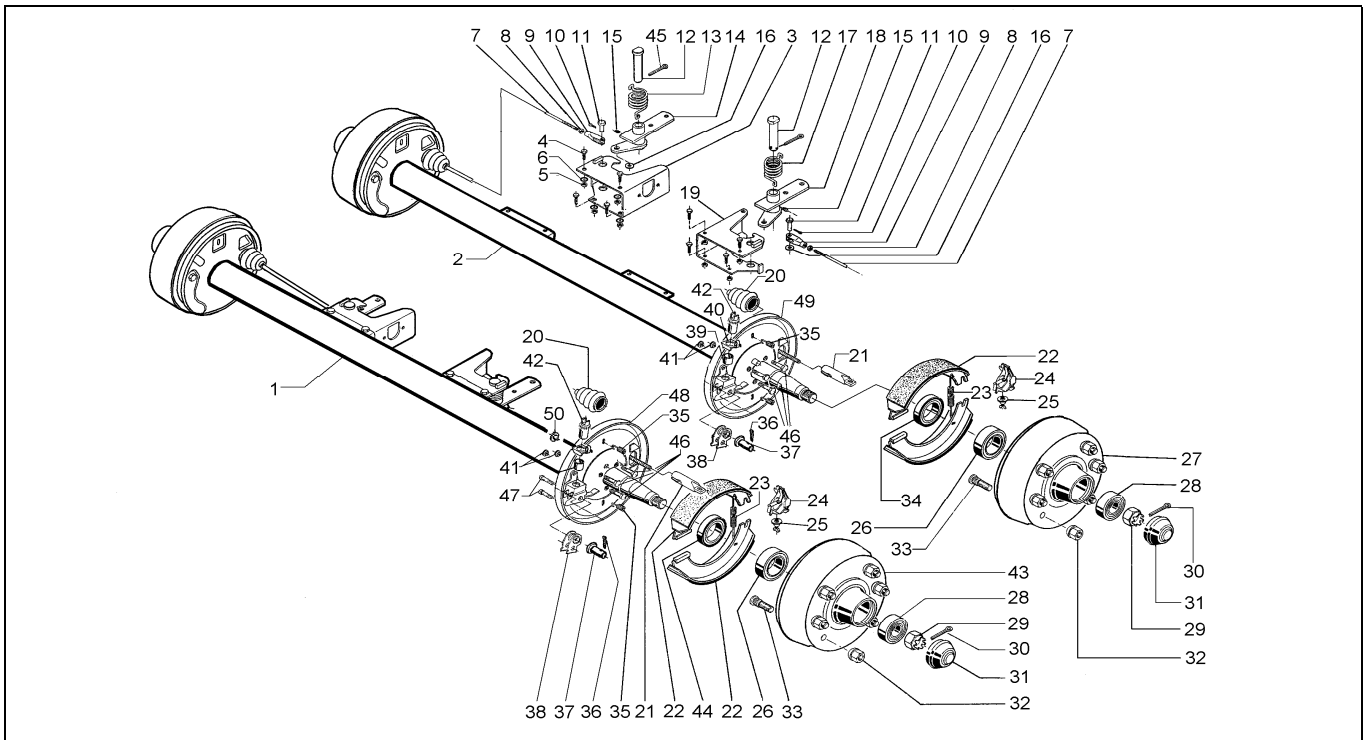

AXLE STIFF RB3062 COMPRESSED AIR

ETI- No. 811497

(Specify the order with the ETI No.)

AL-KO
Spare Parts

Item	Description	Drawing No.
1	AXLE 1	without ABP *
2	AXLE 2	with ABP *
3	PANEL RIGHT WELDED	1313796
4	BOLT HEX M12X30 DIN933	701987
5	NUT HEX M12 DIN985	702750
6	WASHER A13 DIN125	700140
7	DRAWBAR Ø10 (Specify lenght with order)	
8	NUT HEX M10 DIN934	700109
9	FORK HEAD 10X40	700739
10	SPLINT 3,2X20 DIN94	702004
11	BOLT B10 DIN1444	702795
12	BOLT	1312391
13	ROTATION SPRING RIGHT	358268
14	BRAKE LEVER RIGHT WELDED	1364406
15	NIPPLE AS 6X1 CONUS	700203
16	WASHER A10,5 DIN125	700139
17	ROTATION SPRING LEFT	358267
18	BRAKE LEVER LEFT WELDED	1364405
19	PANEL LEFT WELDED	1313795
20	BELLOW	358257
21	CONNECTION EYE	358266
22	SET BRAKE JAW	1220334
23	TENSION SPRING LEFT	2589250004
23	TENSION SPRING RIGHT	355833
24	SPREAD LOCK LEFT CPL (Pos. 24 + 25)	692432
24	SPREAD LOCK RIGHT CPL (Pos. 24 + 25)	692433
25	ADJUSTING NUT LEFT CPL	692324
25	ADJUSTING NUT RIGHT CPL	692325

Item	Description	Drawing No.
26	BEARING CONUS 30211 DIN720	701774
27	BRAKE DRUM CPL 3062 ABV	1302421
28	BEARING CONUS 32008X DIN720	702125
29	CASTELLATED NUT M33X1,5	701277
30	SPLINT 6,3X63 DIN94	700856
31	END CAP	368527
32	SPHERIC NUT	701202
33	WHEEL BOLT M18X1,5	2487940005
34	SEALING RING 65X100X10	702126
35	COMPRESSION SPRING	2781960004
36	SPLINT 4X25 DIN94	700193
37	BEARING BOLT	704642
38	LOCKING LEVER	690613
39	BUSH	368535
40	PROTECTION	358259
41	STOPPER	373245
42	ADJUSTING BOLT AND ADJUSTING NUT	646155
43	BRAKE DRUM 3062	1302420
44	SEALING RING	358893
45	SPLINT 6,3X36 DIN94	700197
46	BOLT HEX M12X25 DIN933	701958
47	BOLT CYLINDER M8X18 DIN912	704800
48	BRAKING PLATE LEFT WELDED	692428
48	BRAKING PLATE RIGHT WELDED	692429
49	BRAKING PLATE LEFT WELDED	692424
49	BRAKING PLATE RIGHT WELDED	692425
50	STOPPER	357228