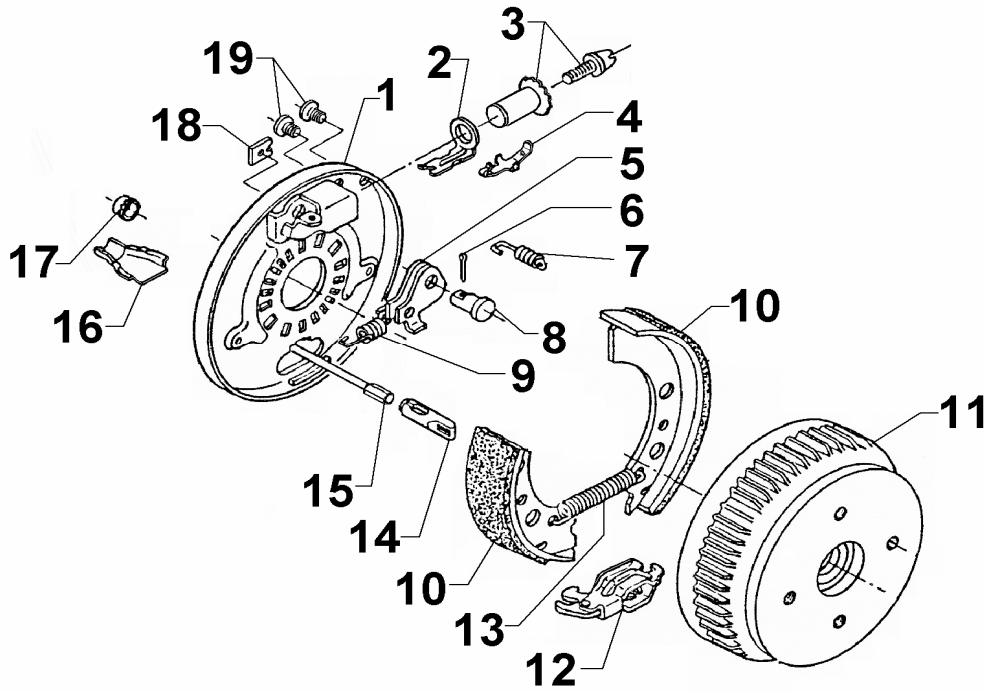

WHEEL BRAKE EURO 2361 SONDER OPEL

ETI- No. 811478

(Specify the order with the ETI No.)

AL-KO

Spare Parts

Item	Description	Drawing No.
1	BRAKING PLATE WELDED LEFT	691761
1	BRAKING PLATE WELDED RIGHT	691762
2	COMPRESSION BINDER	368361
3	ADJUSTING BOLT AND ADJUSTING NUT	21873708
4	FLAT SPRING	368405
5	AUTO-REVERSE LEVER LEFT	571386
5	AUTO-REVERSE LEVER RIGHT	571387
6	SPLINT 4X20 DIN94	700192
7	COMPRESSION SPRING	2088800003
8	BEARING BOLT	368651
9	TENSION SPRING LE	2187370003
9	TENSION SPRING RE	2187370003
10	SET BRAKE JAW	1213890
11	BRAKE DRUM SPECIAL 120X5	1337994
12	SPREAD LOCK	571510
13	TENSION SPRING	2082000007
14	CONNECTION EYE	604262
15	BOWDEN CABLE 350/ 546	247281
15	BOWDEN CABLE 530/ 726	247282
15	BOWDEN CABLE 770/ 966	247283
15	BOWDEN CABLE 890/1086	247284
15	BOWDEN CABLE 1020/1216	247285
15	BOWDEN CBALE 1130/1326	247286
15	BOWDEN CABLE 1320/1516	247287
15	BOWDEN CABLE 1430/1626	247288

Item	Description	Drawing No.
15	BOWDEN CABLE 1620/1816	247289
15	BOWDEN CABLE 1790/1986	247290
16	BOWL	371387
17	END CAP	371389
18	COVER PLATE	2382610002
19	STOPPER	373245

The retail sale of brake jaws is not permissible by EU Directive from 01.Oct 2002!

ATTENTION: Pos. 7, 13 and 18 oddly orderable or in set brake jaw 1213890 contained.

provided	ETI-No.	changed	Change No.	Reason of the change	Revisions-No.
03.01.05	811478_en	14.07.2009	FREIGABE		A