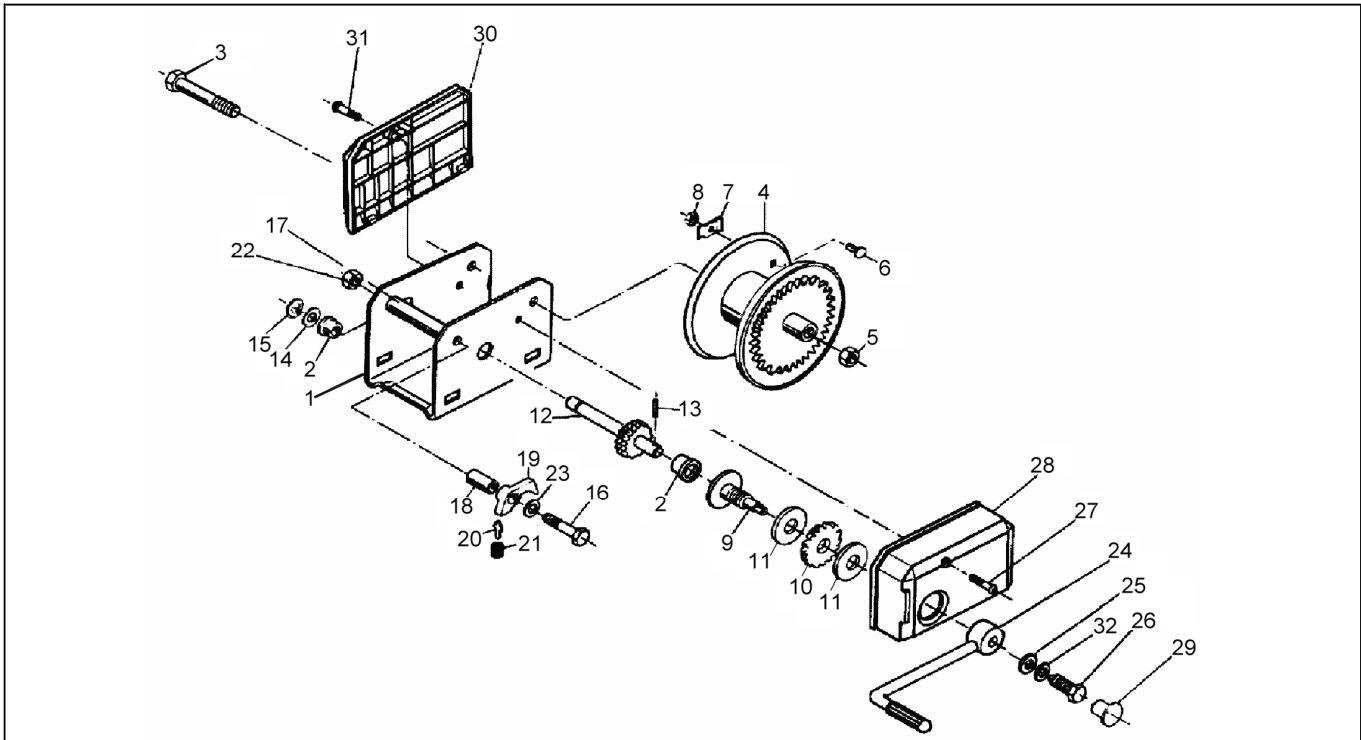

CABLE WINCH TYPE 501

ETI- No. 811439

(Specify the order with the ETI No.)

Spare Parts

Item	Description	Drawing No.
1	BODY CPL	NO SPARE PART
2	BEARING BUSH	352439
3	BOLT HEX M12X107 DIN931	352432
4	CABLE DRUM CPL	352507
5	NUT HEX M12 DIN6925	700645
6	ROUND-HEAD SCREW 6X16 DIN603	700799
7	CABLE CLAMP	352015
8	NUT HEX M6 DIN934	700107
9	CRANK SLOT CPL	352078
10	LOCKING WHEEL CPL (grease-free fitting!)	352270
11	BRAKE DISC	352228
12	DRIVESHAFT	352080
13	DOWEL PIN 5X20 DIN1473	700811
14	STEEL WASHER	352110
15	SAFETY RING 14X1 DIN471	701001
16	BOLT HEX M10X125 DIN931	703328
17	TUBE	352504
18	DISTANCE TUBE	352084
19	DETENT	352271
20	SPRING RETAIN PLATE	352232
21	COMPRESSION SPRING	352299
22	NUT HEX M10 DIN6925	700644
23	WASHER 11 DIN1440	700139
24	CRANK CPL	352717
25	WASHER 11 DIN1440	352111

Item	Description	Drawing No.
26	BOLT M10X16	703783
27	FILLISTER HEAD SCREW	589123
28	TRANSMISSION COVER	352447
29	CAP	352477
30	COVER BACK	352446
31	FILLISTER HEAD SCREW 6X16	589122
32	LOCKING RING	352560